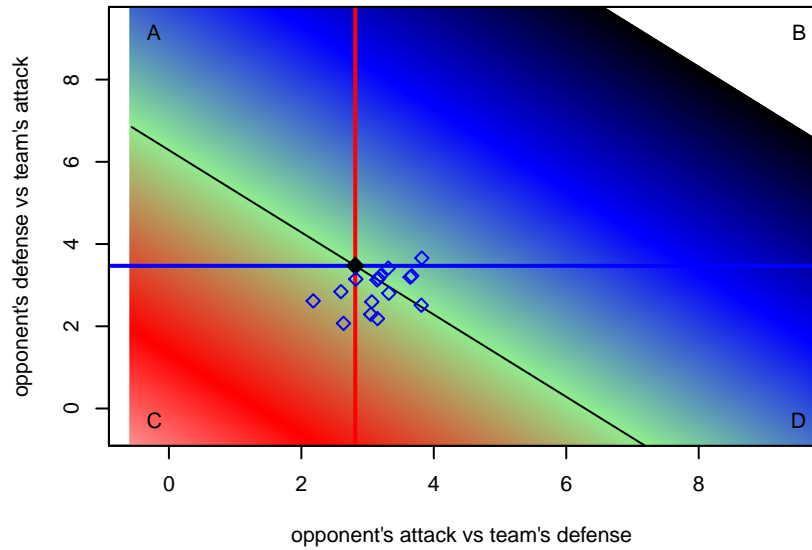

# West Coast FC B99

Mission Viejo, CAS  
B99 total strength=1707  
attack=32.14 defense=16.67  
fall league = SCDL FI1 U15  
notes= Kirsch 2014

alt names used:  
West Coast FC BU15 Kirsch  
WEST COAST FC

**attack and defense rating  
relative to others at age  
and all opponents in last 13 months**

**Performance relative to 13 month average**

**Performance relative to 13 month average**

Distribution of opponents  
 Red = Lose zone, Blue = Win zone, Green = Even  
 Black line separates win/lose zones