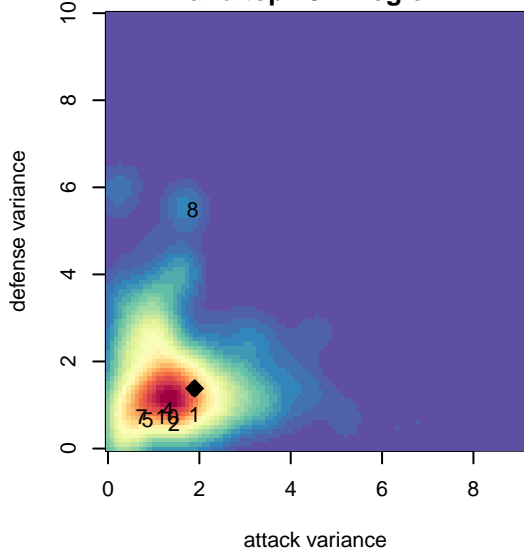

# West Coast FC B99

Mission Viejo, CAS  
B99 total strength=1707  
attack=32.14 defense=16.67  
fall league = SCDL FI1 U15  
notes= Kirsch 2014

alt names used:  
West Coast FC BU15 Kirsch  
WEST COAST FC

Venues played:  
2013 SoCal National Cup B99  
2014 Showcase of Champions U14 WCDA  
2014 SCDL FI1 U15

**attack and defense variance (black dot)  
relative to other teams  
and top 10 in region**

**attack and defense rating  
relative to others at age  
and all opponents in last 13 months**

**attack and defense rating  
relative to others at age  
and all opponents in last 13 months**

**Performance relative to 13 month average**

**Performance relative to 13 month average**

Distribution of opponents  
 Red = Lose zone, Blue = Win zone, Green = Even  
 Black line separates win/lose zones