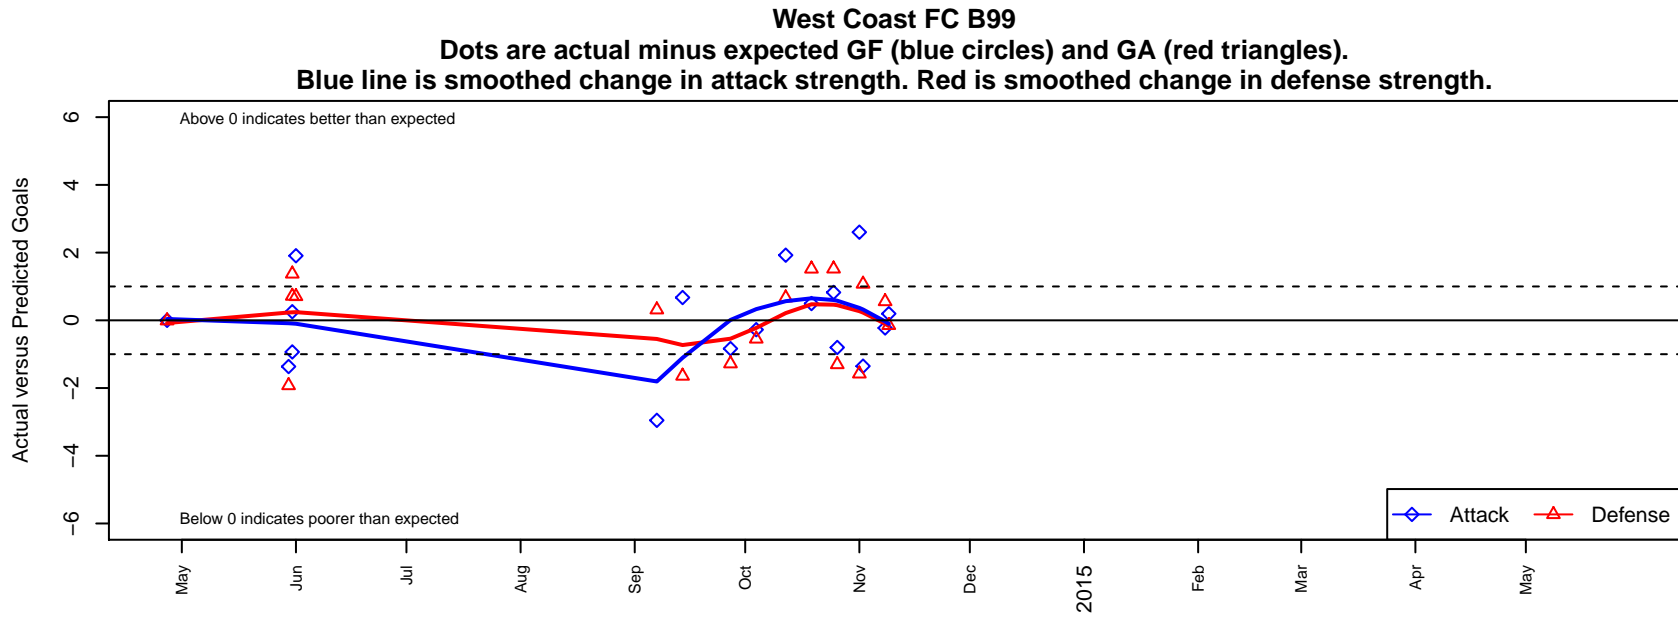

**attack and defense variance (black dot)
relative to other teams
and top 10 in region**

**attack and defense rating
relative to others at age
and all opponents in last 13 months**

**attack and defense rating
relative to others at age
and all opponents in last 13 months**

West Coast FC B99

Mission Viejo, CAS
B99 total strength=1707
attack=32.14 defense=16.67
fall league = SCDL FI1 U15
notes= Kirsch 2014

alt names used:
West Coast FC BU15 Kirsch
WEST COAST FC

Venues played:
2013 SoCal National Cup B99
2014 Showcase of Champions U14 WCDA
2014 SCDL FI1 U15