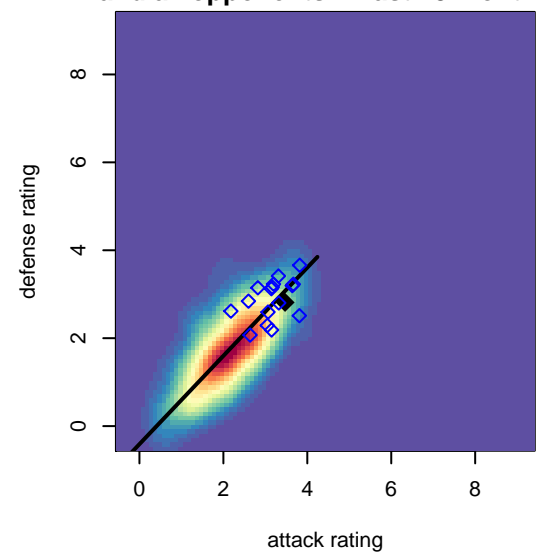

# West Coast FC B99

Mission Viejo, CAS  
B99 total strength=1707  
attack=32.14 defense=16.67  
fall league = SCDL FI1 U15  
notes= Kirsch 2014

alt names used:  
West Coast FC BU15 Kirsch  
WEST COAST FC

Venues played:  
2013 SoCal National Cup B99  
2014 Showcase of Champions U14 WCDA  
2014 SCDL FI1 U15

**attack and defense variance (black dot)  
relative to other teams  
and top 10 in region**

**attack and defense rating  
relative to others at age  
and all opponents in last 13 months**

**attack and defense rating  
relative to others at age  
and all opponents in last 13 months**

**Performance relative to 13 month average**

**Performance relative to 13 month average**

Distribution of opponents  
 Red = Lose zone, Blue = Win zone, Green = Even  
 Black line separates win/lose zones