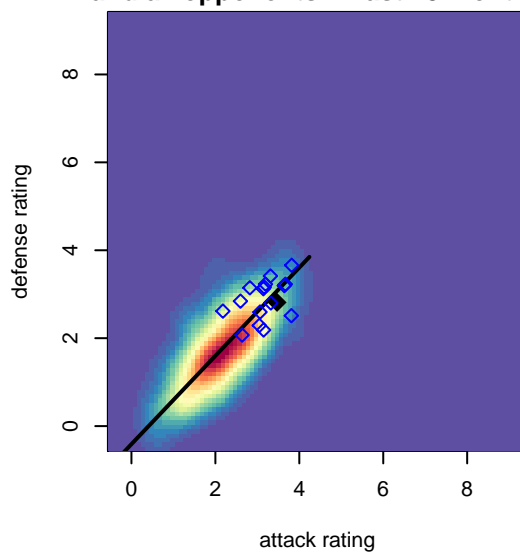

# West Coast FC B99

Mission Viejo, CAS  
B99 total strength=1707  
attack=32.14 defense=16.67  
fall league = SCDL FI1 U15  
notes= Kirsch 2014

alt names used:  
West Coast FC BU15 Kirsch  
WEST COAST FC

Venues played:  
2013 SoCal National Cup B99  
2014 Showcase of Champions U14 WCDA  
2014 SCDL FI1 U15

**attack and defense variance (black dot)  
relative to other teams  
and top 10 in region**

**attack and defense rating  
relative to others at age  
and all opponents in last 13 months**

**attack and defense rating  
relative to others at age  
and all opponents in last 13 months**

**Performance relative to 13 month average**

**Performance relative to 13 month average**

Distribution of opponents  
 Red = Lose zone, Blue = Win zone, Green = Even  
 Black line separates win/lose zones