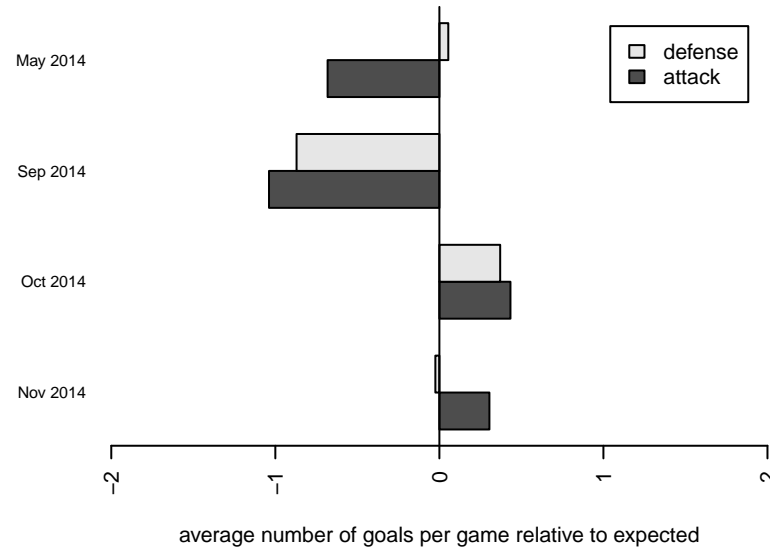

# West Coast FC B99

Mission Viejo, CAS  
B99 total strength=1707  
attack=32.14 defense=16.67  
fall league = SCDL FI1 U15  
notes= Kirsch 2014

alt names used:  
West Coast FC BU15 Kirsch  
WEST COAST FC

Venues played:  
2013 SoCal National Cup B99  
2014 Showcase of Champions U14 WCDA  
2014 SCDL FI1 U15

**attack and defense variance (black dot)  
relative to other teams  
and top 10 in region**

**attack and defense rating  
relative to others at age  
and all opponents in last 13 months**

**attack and defense rating  
relative to others at age  
and all opponents in last 13 months**

**Performance relative to 13 month average**

**Performance relative to 13 month average**

Distribution of opponents  
 Red = Lose zone, Blue = Win zone, Green = Even  
 Black line separates win/lose zones